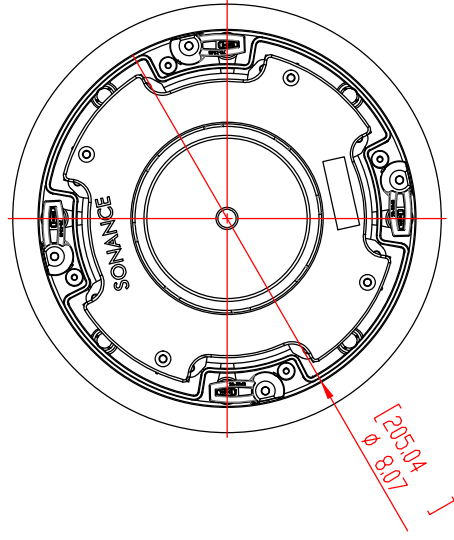

FRONT

BACK/MINIMUM CUTOUT

MOUNTING DEPTH

GRILLE

ISOMETRIC

**SONANCE**  
 212 Avenida Fabricante, San Clemente, CA. 92630  
 800 582-7777 949 492-7777 FAX 949 361-5579  
 www.sonance.com

VP64RXT

SCALE: 1:1  
SHEET: 01

DRAWN BY:  
RELEASED ON:

DRAWN - PART NUMBER

REV.