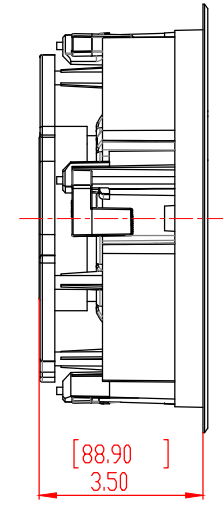

FRONT

BACK/MINIMUM CUTOUT

MOUNTING DEPTH

GRILLE

ISOMETRIC

**SONANCE**  
 212 Avenida Fabricante, San Clemente, CA. 92630  
 800 582-7777 949 492-7777 FAX 949 361-5579  
 www.sonance.com

VP64RXT

SCALE: 1:1  
SHEET: 01

DRAWN BY:  
RELEASED ON:

DRAWN - PART NUMBER

REV.