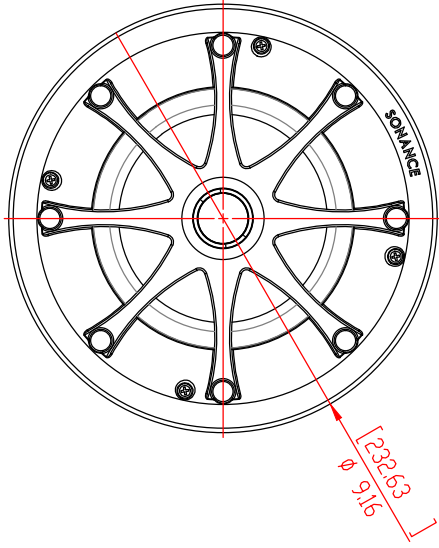

FRONT

BACK/MINIMUM CUTOUT

MOUNTING DEPTH

GRILLE

ISOMETRIC

**SONANCE**  
 212 Avenida Fabricante, San Clemente, CA. 92630  
 800 582-7777 949 492-7777 FAX 949 361-5579  
 www.sonance.com

VP64RXT

SCALE: 1:1  
SHEET: 01

DRAWN BY:  
RELEASED ON:

DRAWN - PART NUMBER

REV.